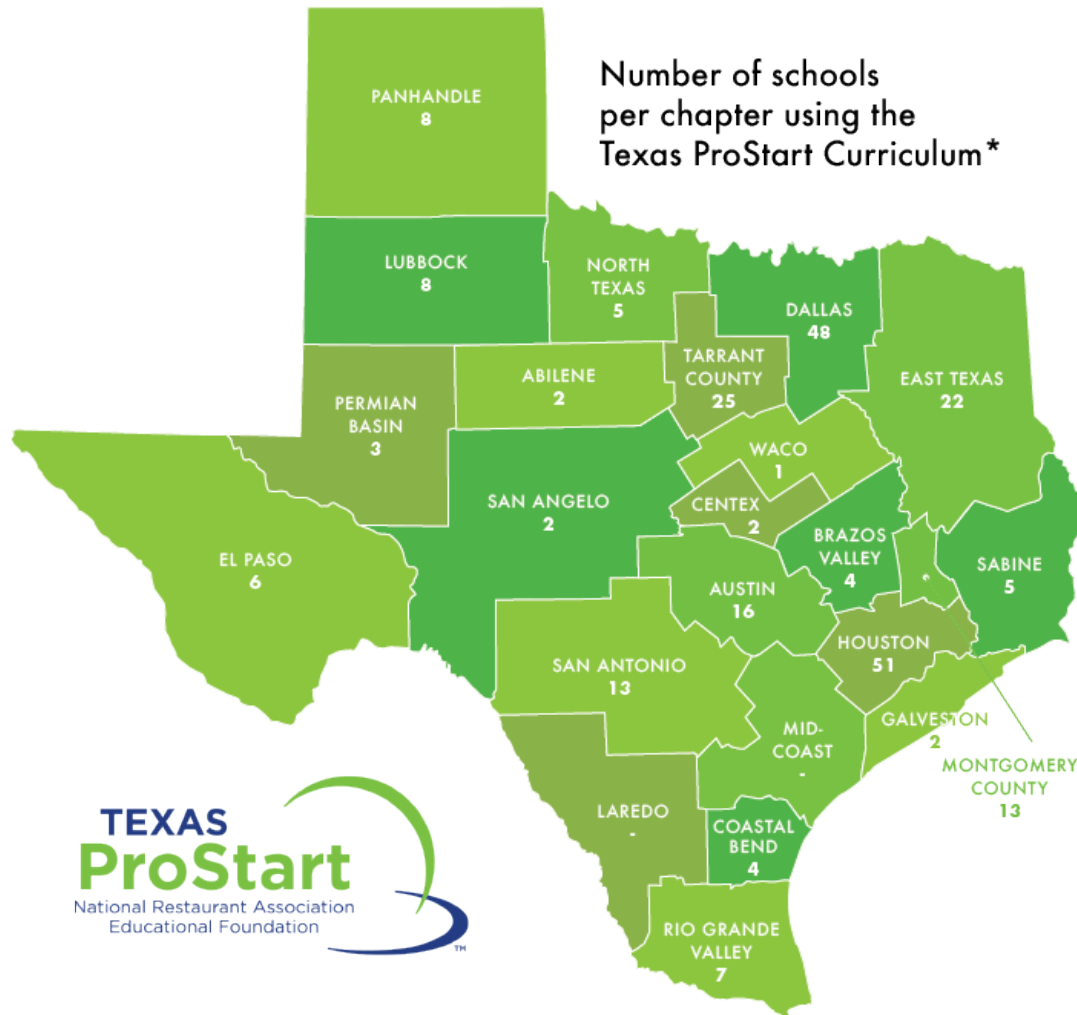

ProStart Schools per Chapter

TRA Chapter	# TXPS Schools
Abilene	2
Austin	16
Brazos Valley	4
Centex	2
Costal Bend	4
Dallas	48
East Texas	22
El Paso	6
Galveston	2
Houston	51
Laredo	-
Lubbock	8
Mid-Coast	-
Montgomery County	13
North Texas	5
Panhandle	8
Permian Basin	3
Rio Grande Valley	7
Sabine	5
San Angelo	2
San Antonio	13
Tarrant County	25
Waco	1
Total	= 247